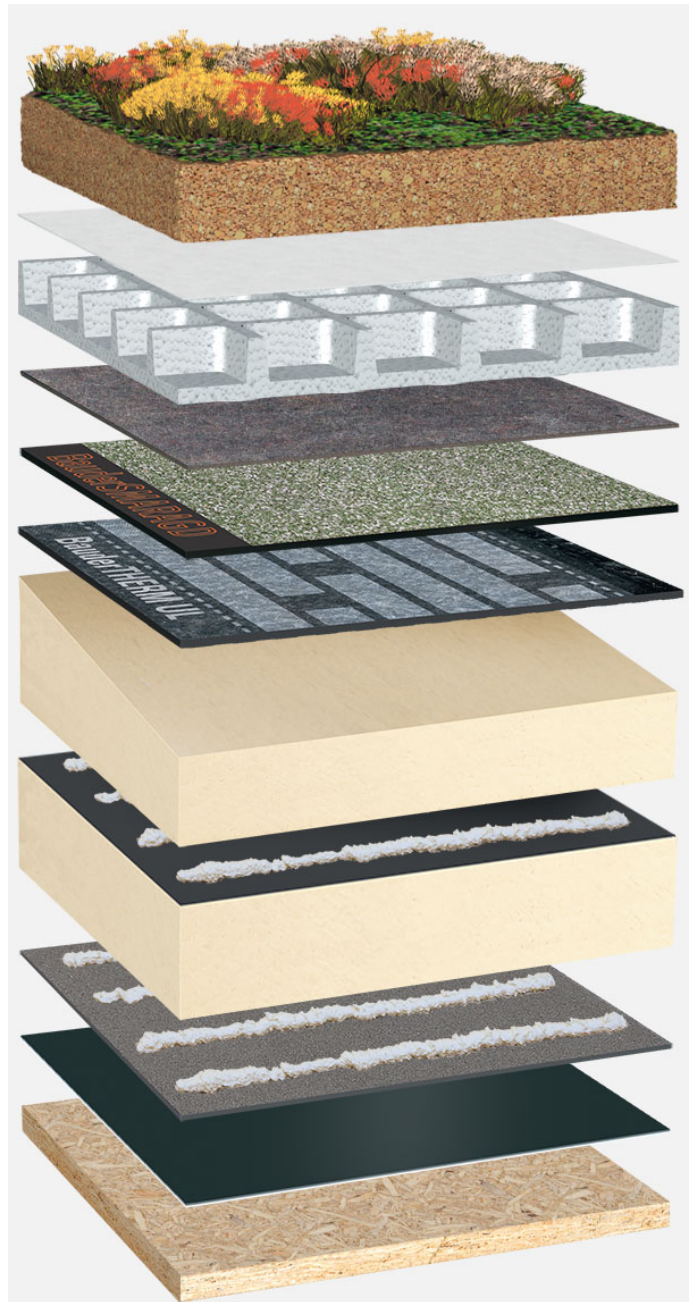

Extensive roof planting, bitumen waterproofing with root resistance, BauderPIR tapered insulation, wooden substrate

Roof planting:

Bauder Extensive (75 kg/m²)

Capping sheet (torched-on):

BauderSMARAGD

First layer (torched-on):

BauderTHERM UL 50

Linear drainage (optional, not shown):

BauderPIR T LES

Insulation material (bonded):

BauderPIR T (Tapered)

Insulation material (bonded):

BauderPIR FA

Insulation material adhesive:

Bauder foam adhesive

Vapour barrier (torched-on):

BauderFLEX DNA

Separating layer (mechanically secured):

BauderFLEX TA 600

System build-up: HP_PIR-FA_PIR-TG_S_01_G75

Application Technology.

Notes: